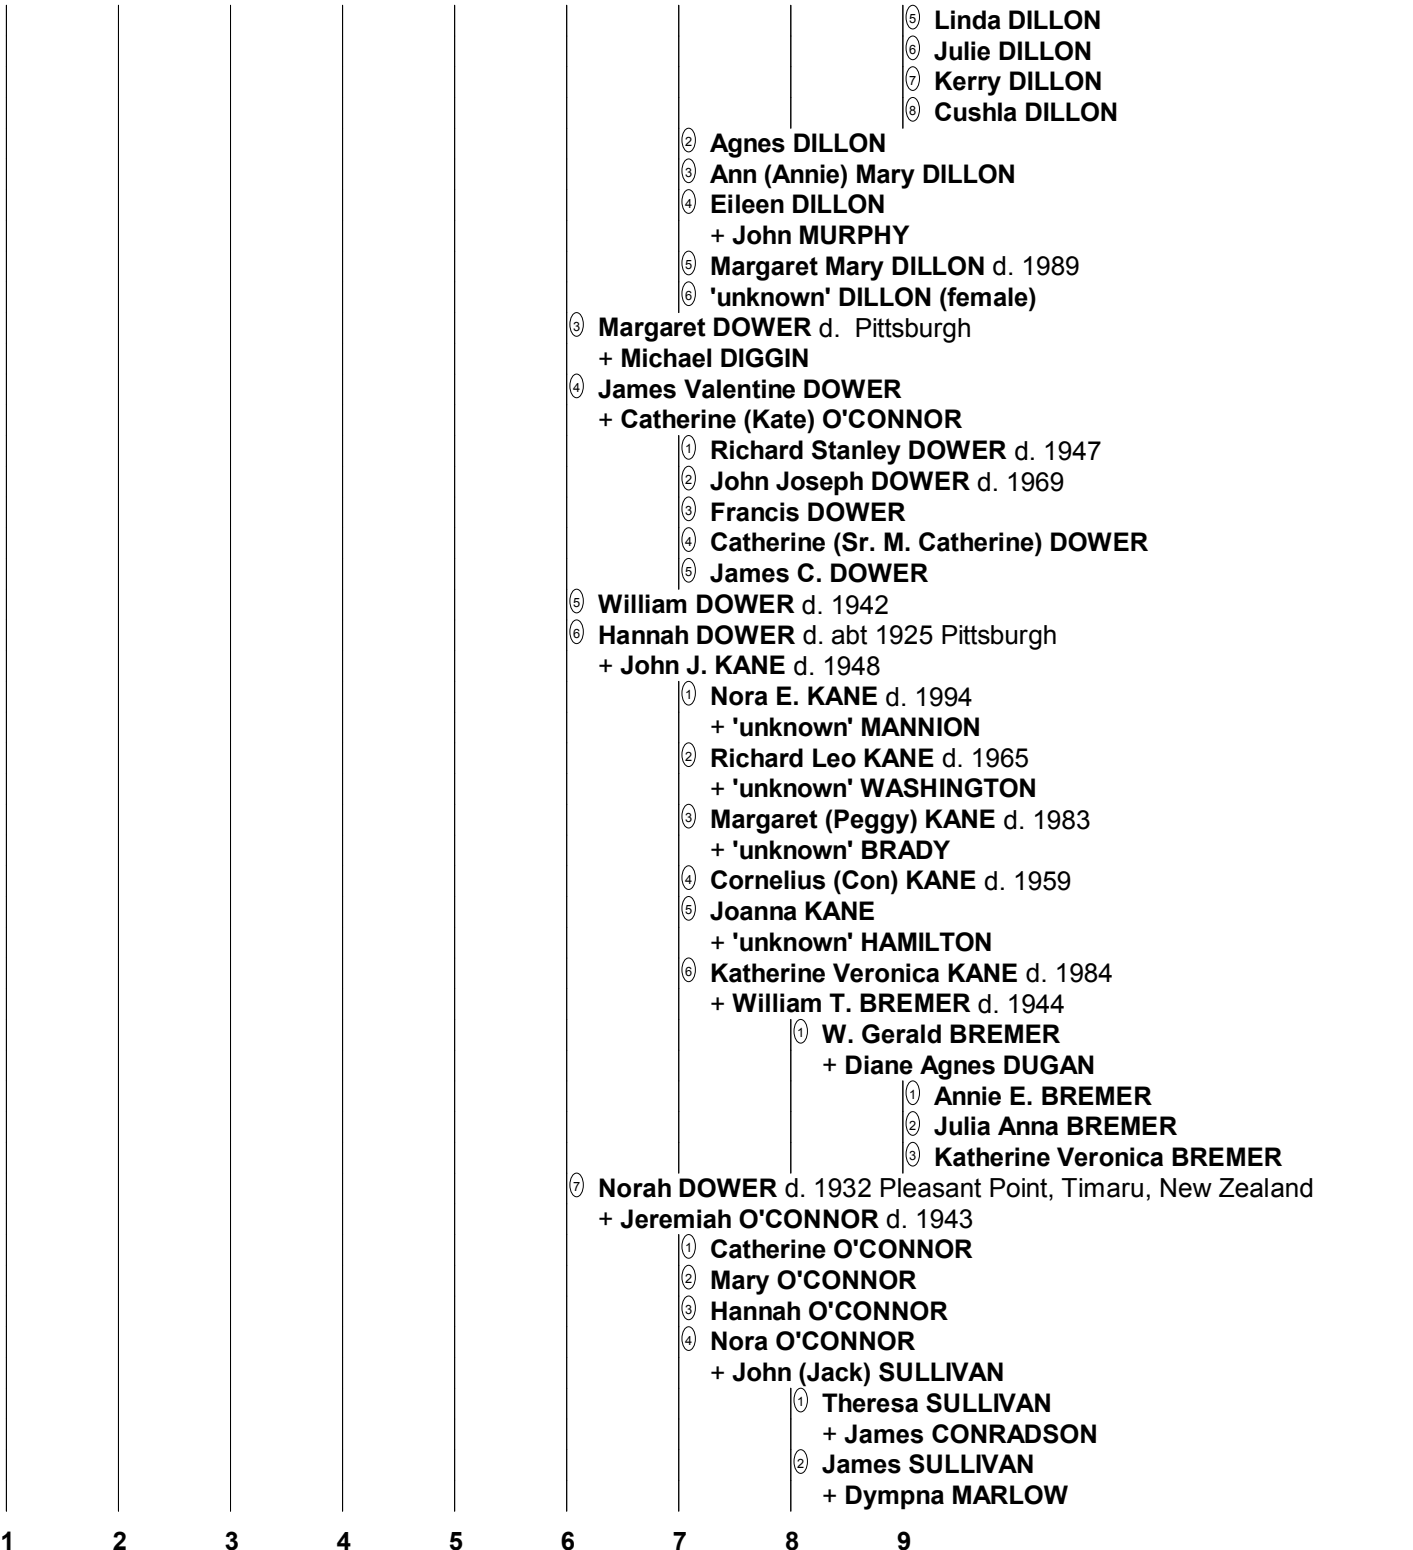

Robert O DOGHAIR
① Robert O'DOWER
③ Maurice DOWER
⑤ John DOWER
② Richard DOWER
② Ellen DOWER
① John DILLON
③ John Douglas Dillon DILLON