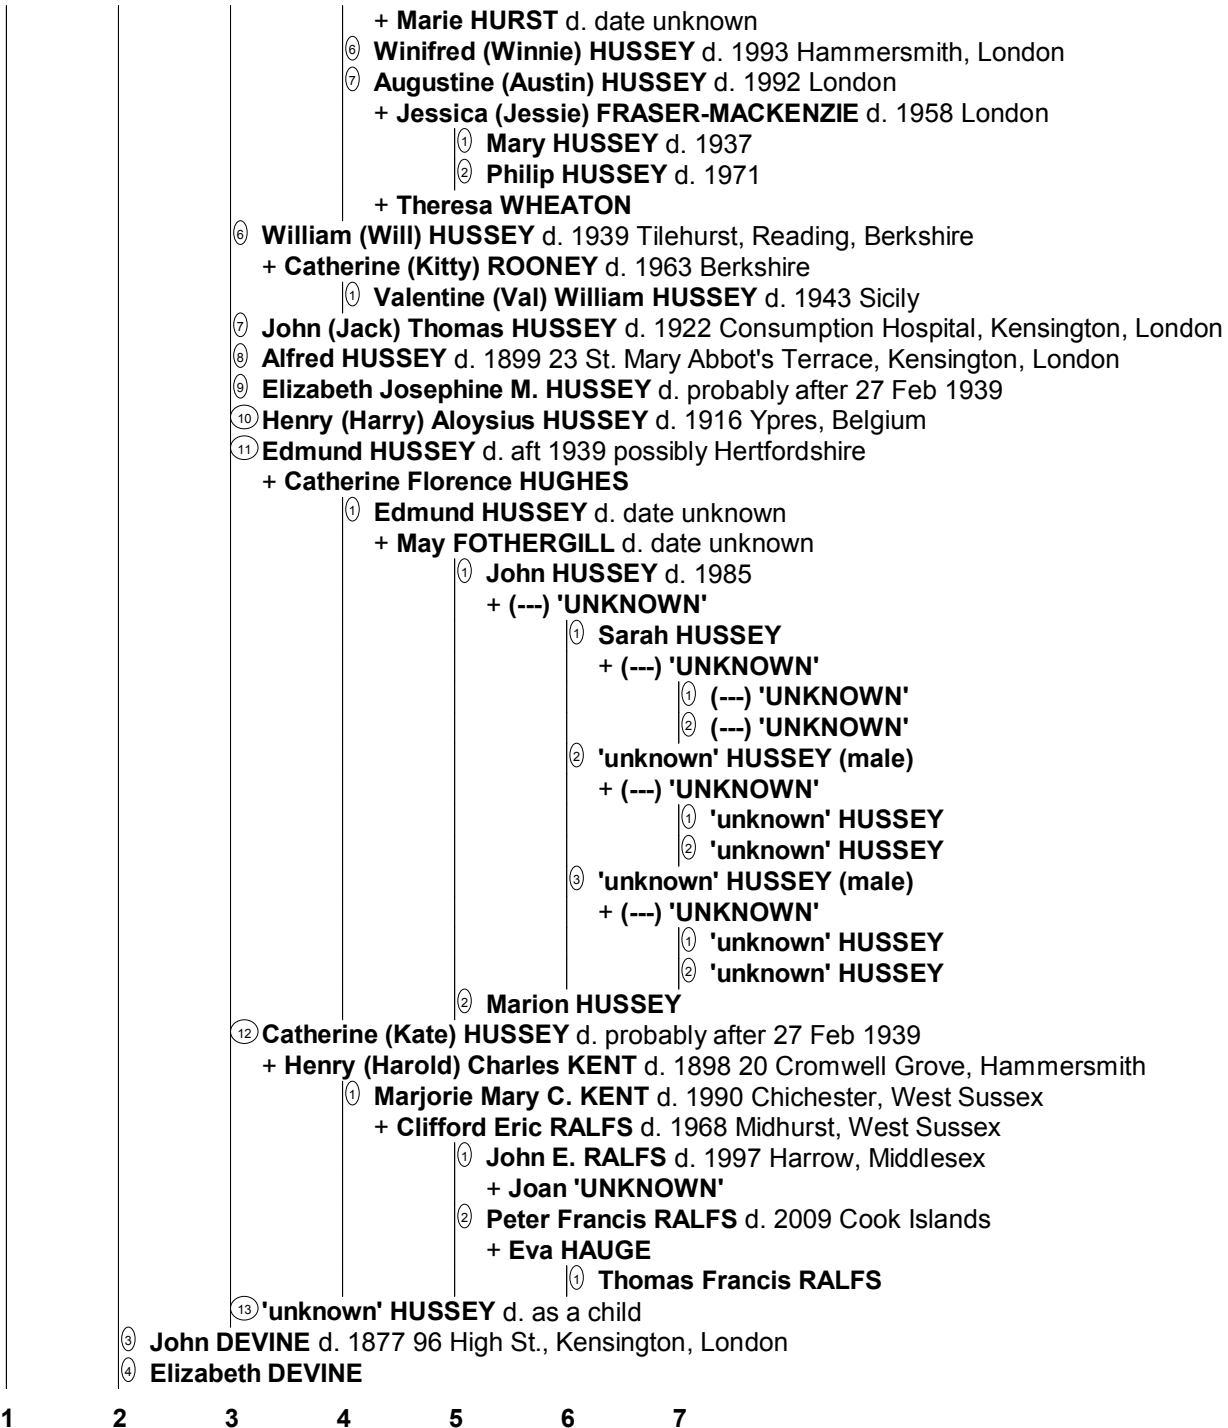

Catherine JONES
② Agnes DEVINE
③ James HUSSEY

1   2   3   4   5   6   7

'UNKNOWN', (---)	4	HUSSEY, Brigid (Brigie)	3
'UNKNOWN', (---)	4	HUSSEY, Catherine (Kate)	4
'UNKNOWN', (---)	4	HUSSEY, Charles	1
'UNKNOWN', (---)	4	HUSSEY, Edmund	4
'UNKNOWN', (---)	4	HUSSEY, Edmund	4
'UNKNOWN', (---)	4	HUSSEY, Edward (Ted) Wilfred	1
'UNKNOWN', Joan	4	HUSSEY, Eileen	1
(---), (---)	1	HUSSEY, Elisabeth	1
BALL, Lorna	1	HUSSEY, Elizabeth Josephine M.	4
BISHOP, Mildred	1	HUSSEY, Henry (Harry) Aloysius	4
BOX, Heather	2	HUSSEY, James	1
BRAYSHAW, Belinda	2	HUSSEY, John	4
BRAYSHAW-GORDON, Reuben	2	HUSSEY, John (Jack) Thomas	4
BUTLER, Jane Frances	1	HUSSEY, Kathleen (Kate)	1
BUTLER, Mary Theresa	1	HUSSEY, Laurence (Laurie) Jose	1
CANE, Dan	2	HUSSEY, Margaret Mary	1
CANE, Jack	2	HUSSEY, Marion	4
CANE, John	2	HUSSEY, Martin J.	3
CONNOLLY, Veronica (Vera)	1	HUSSEY, Mary	4
DEVINE, Agnes	1	HUSSEY, Mary (Mamie)	1
DEVINE, Elizabeth	4	HUSSEY, Maureen	2
DEVINE, John	4	HUSSEY, Michael Robert	1
DEVINE, Michael	1	HUSSEY, Monica Mary	1
DEVINE, Michael	1	HUSSEY, Paul	1
FOTHERGILL, May	4	HUSSEY, Peter Joseph	1
FRASER-MACKENZIE, Jessica (Jes)	4	HUSSEY, Philip	4
GORDON, Cormac	2	HUSSEY, Philip James	2
GORDON, Cormac	2	HUSSEY, Phillipa	1
GORDON, Donal	2	HUSSEY, Robert (Bob) Edward	1
GORDON, Ella	2	HUSSEY, Ruth	1
GORDON, Holly Brayshaw	2	HUSSEY, Sarah	4
GORDON, Hugo	2	HUSSEY, Sheila	2
GORDON, Jerome (Jerry)	2	HUSSEY, Stephen	2
GORDON, Joseph (Joe)	2	HUSSEY, Thomas	1
GORDON, Lucy Brayshaw	2	HUSSEY, Thomas (Tom) Leonard	1
GORDON, Maeve	2	HUSSEY, Thomas Aloysius	1
GORDON, Mary	2	HUSSEY, Una	2
GORDON, Sibeal Brayshaw	2	HUSSEY, Ursula Mary	1
GORDON, Stephen	2	HUSSEY, Valentine (Val) Willia	4
GORDON, Thomas Laurence (Larry)	2	HUSSEY, William	1
GUÍZAR, Maria del Carmen (Mari)	2	HUSSEY, William (Will)	4
HAUGE, Eva	4	HUSSEY, Winifred (Winnie)	4
HOARE, Maria	3	JONES, Catherine	1
HUGHES, Catherine Florence	4	JORDAN, Bernadette (Bernie)	3
HURST, Marie	4	KELLY, Andy	3
HUSSEY, 'unknown'	4	KELLY, Brendan	3
HUSSEY, 'unknown'	4	KELLY, Brendan	3
HUSSEY, 'unknown'	4	KELLY, Cian	3
HUSSEY, 'unknown'	4	KELLY, Eimear	3
HUSSEY, 'unknown'	4	KELLY, Eoghan	3
HUSSEY, 'unknown' (male)	4	KELLY, Jack	3
HUSSEY, 'unknown' (male)	4	KELLY, Luke	3
HUSSEY, Agnes	1	KELLY, Oisín	3
HUSSEY, Agnes Ellen	1	KELLY, Orla	3
HUSSEY, Alfred	4	KELLY, Patrick	3
HUSSEY, Anne (Nan, Annie) Mary	3	KELLY, Philomena	3
HUSSEY, Anthony	1	KELLY, Ronan	3
HUSSEY, Augustine (Austin)	4	KELLY, Sadhbh	3